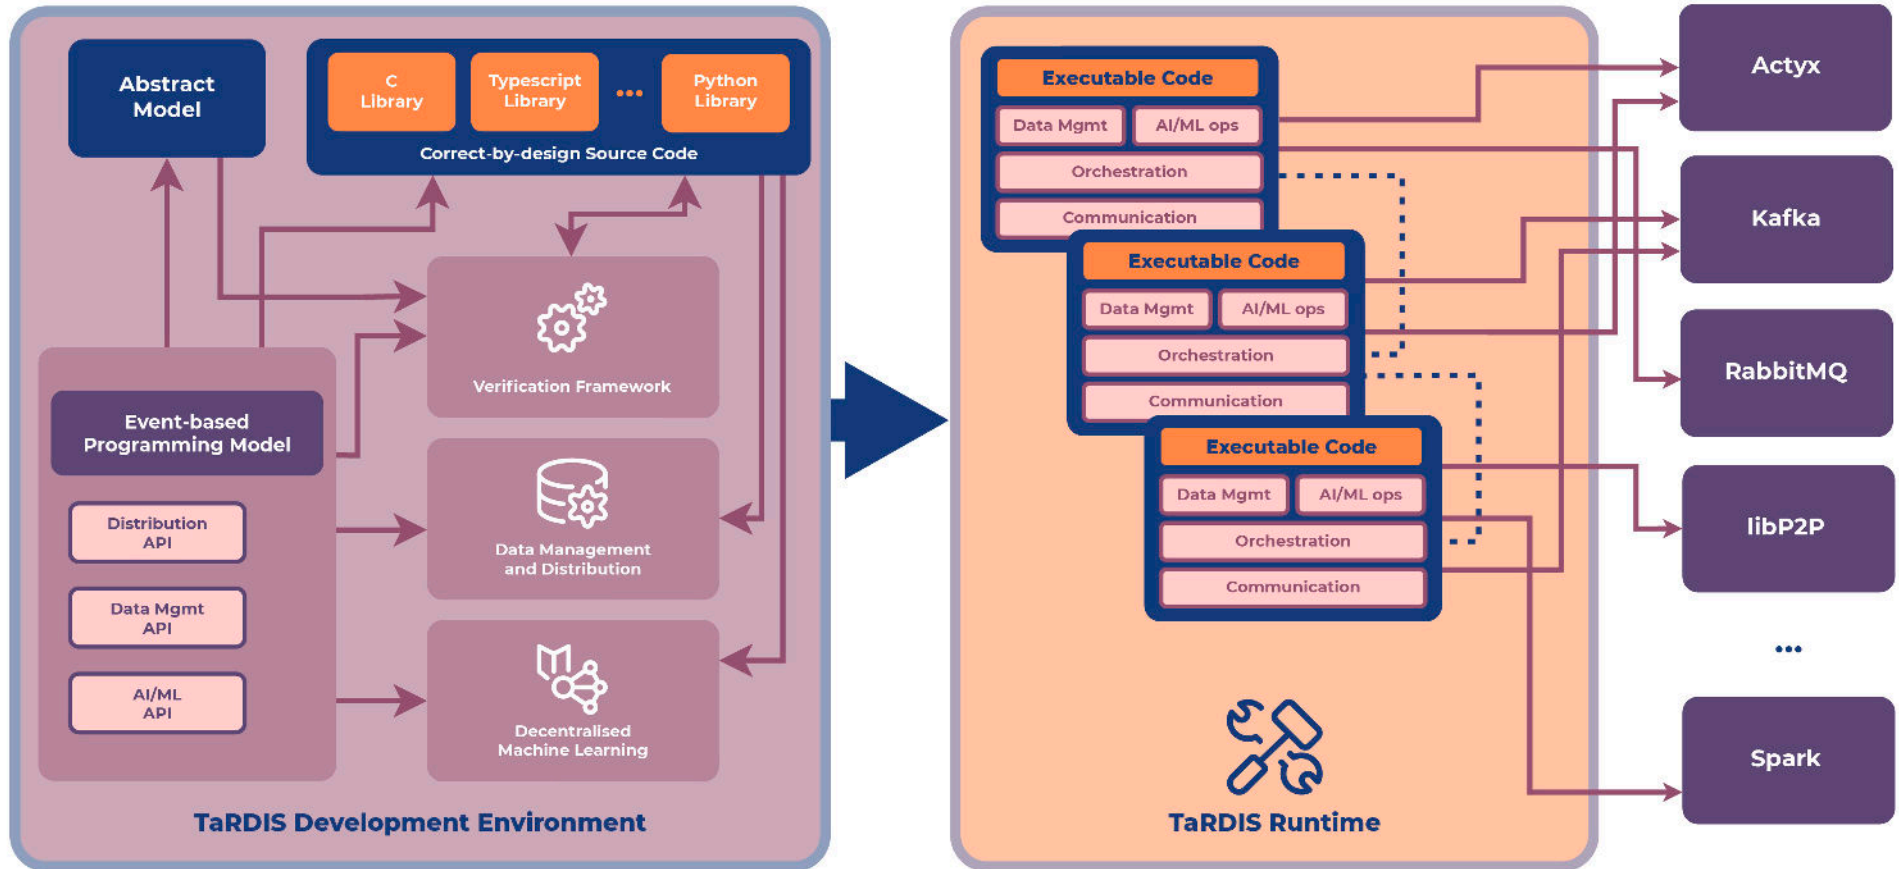

Mission

To significantly ease the complexity and reduce the effort of building correct and efficient heterogeneous swarms

Consortium

7.1M€

Use Cases

Energy Communities

Intelligent Homes

Satellite Swarms

Smart Factories

TaRDIS toolbox

Follow us

www.project-tardis.eu

@TARDIS_eu

@tardis-project